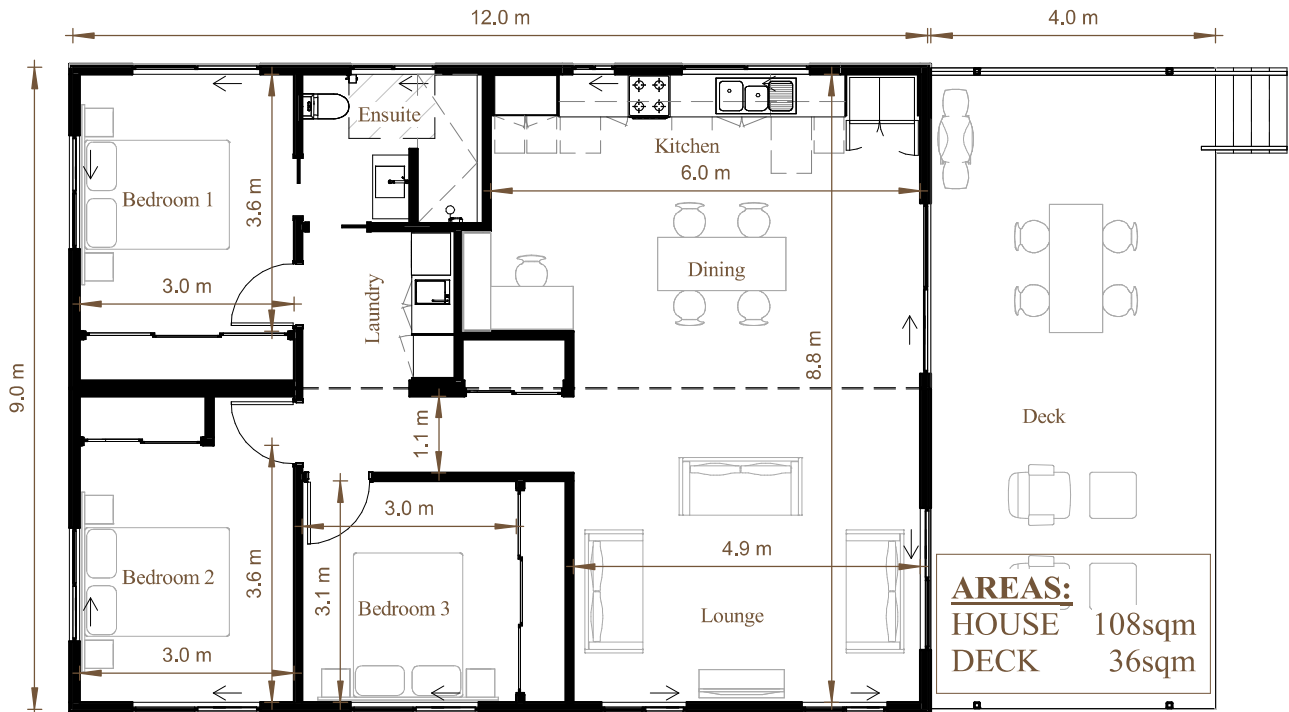

All images are for illustrative purposes only. They may feature upgrades & items that are not part of the Standard Inclusion range. All information is correct at the time of the print. Pricing, materials and specifications may be subject to change. Please refer to your contract for all final inclusions.

Artist's Impressions

Great Western 3.1.B

12m x 4.5m Double Module 3Bed 1Bath with 9x4m deck