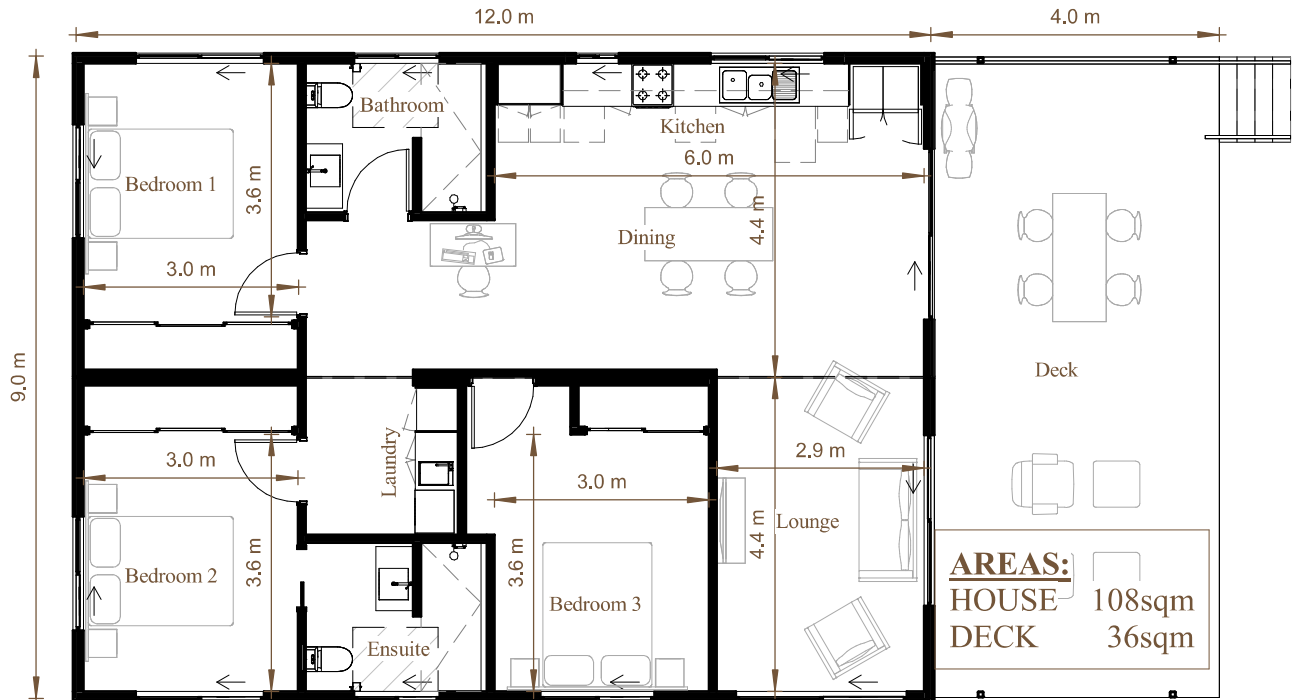

Artist's Impressions

All images are for illustrative purposes only. They may feature upgrades & items that are not part of the Standard Inclusion range. All information is correct at the time of the print. Pricing, materials and specifications may be subject to change. Please refer to your contract for all final inclusions.

Great Western 3.2.B

12m x 4.5m Double Module 3Bed 2Bath with 9x4m deck